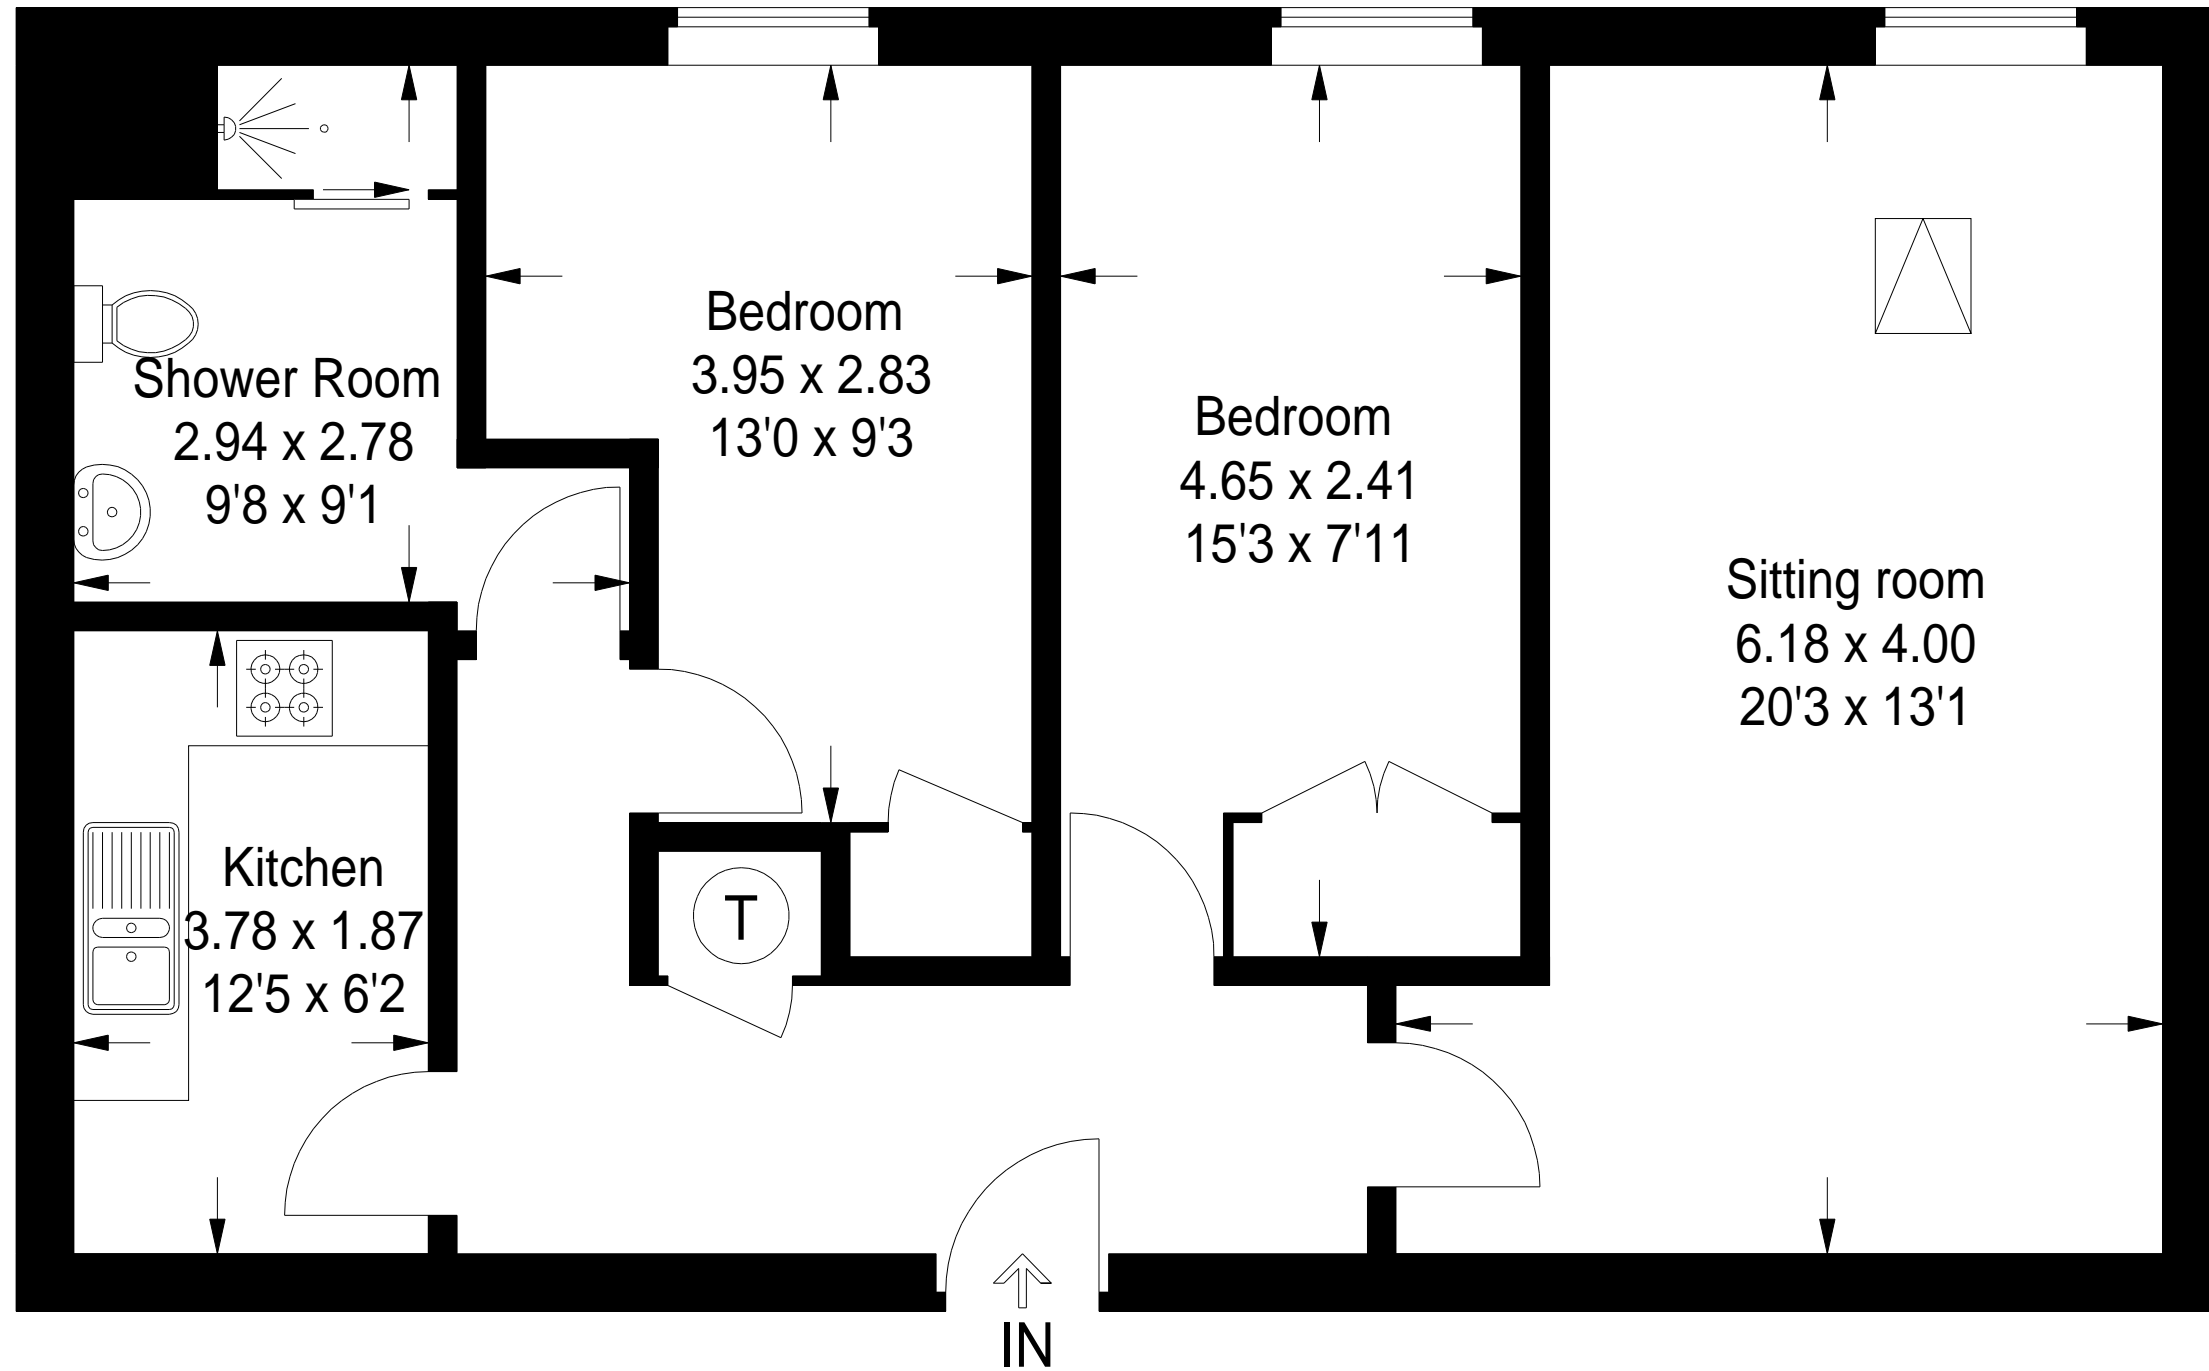

2 Miller House

Approximate Gross Internal Area = 67.8 sq m / 730 sq ft

Illustration for identification purposes only, measurements are approximate, not to scale. (ID931691)