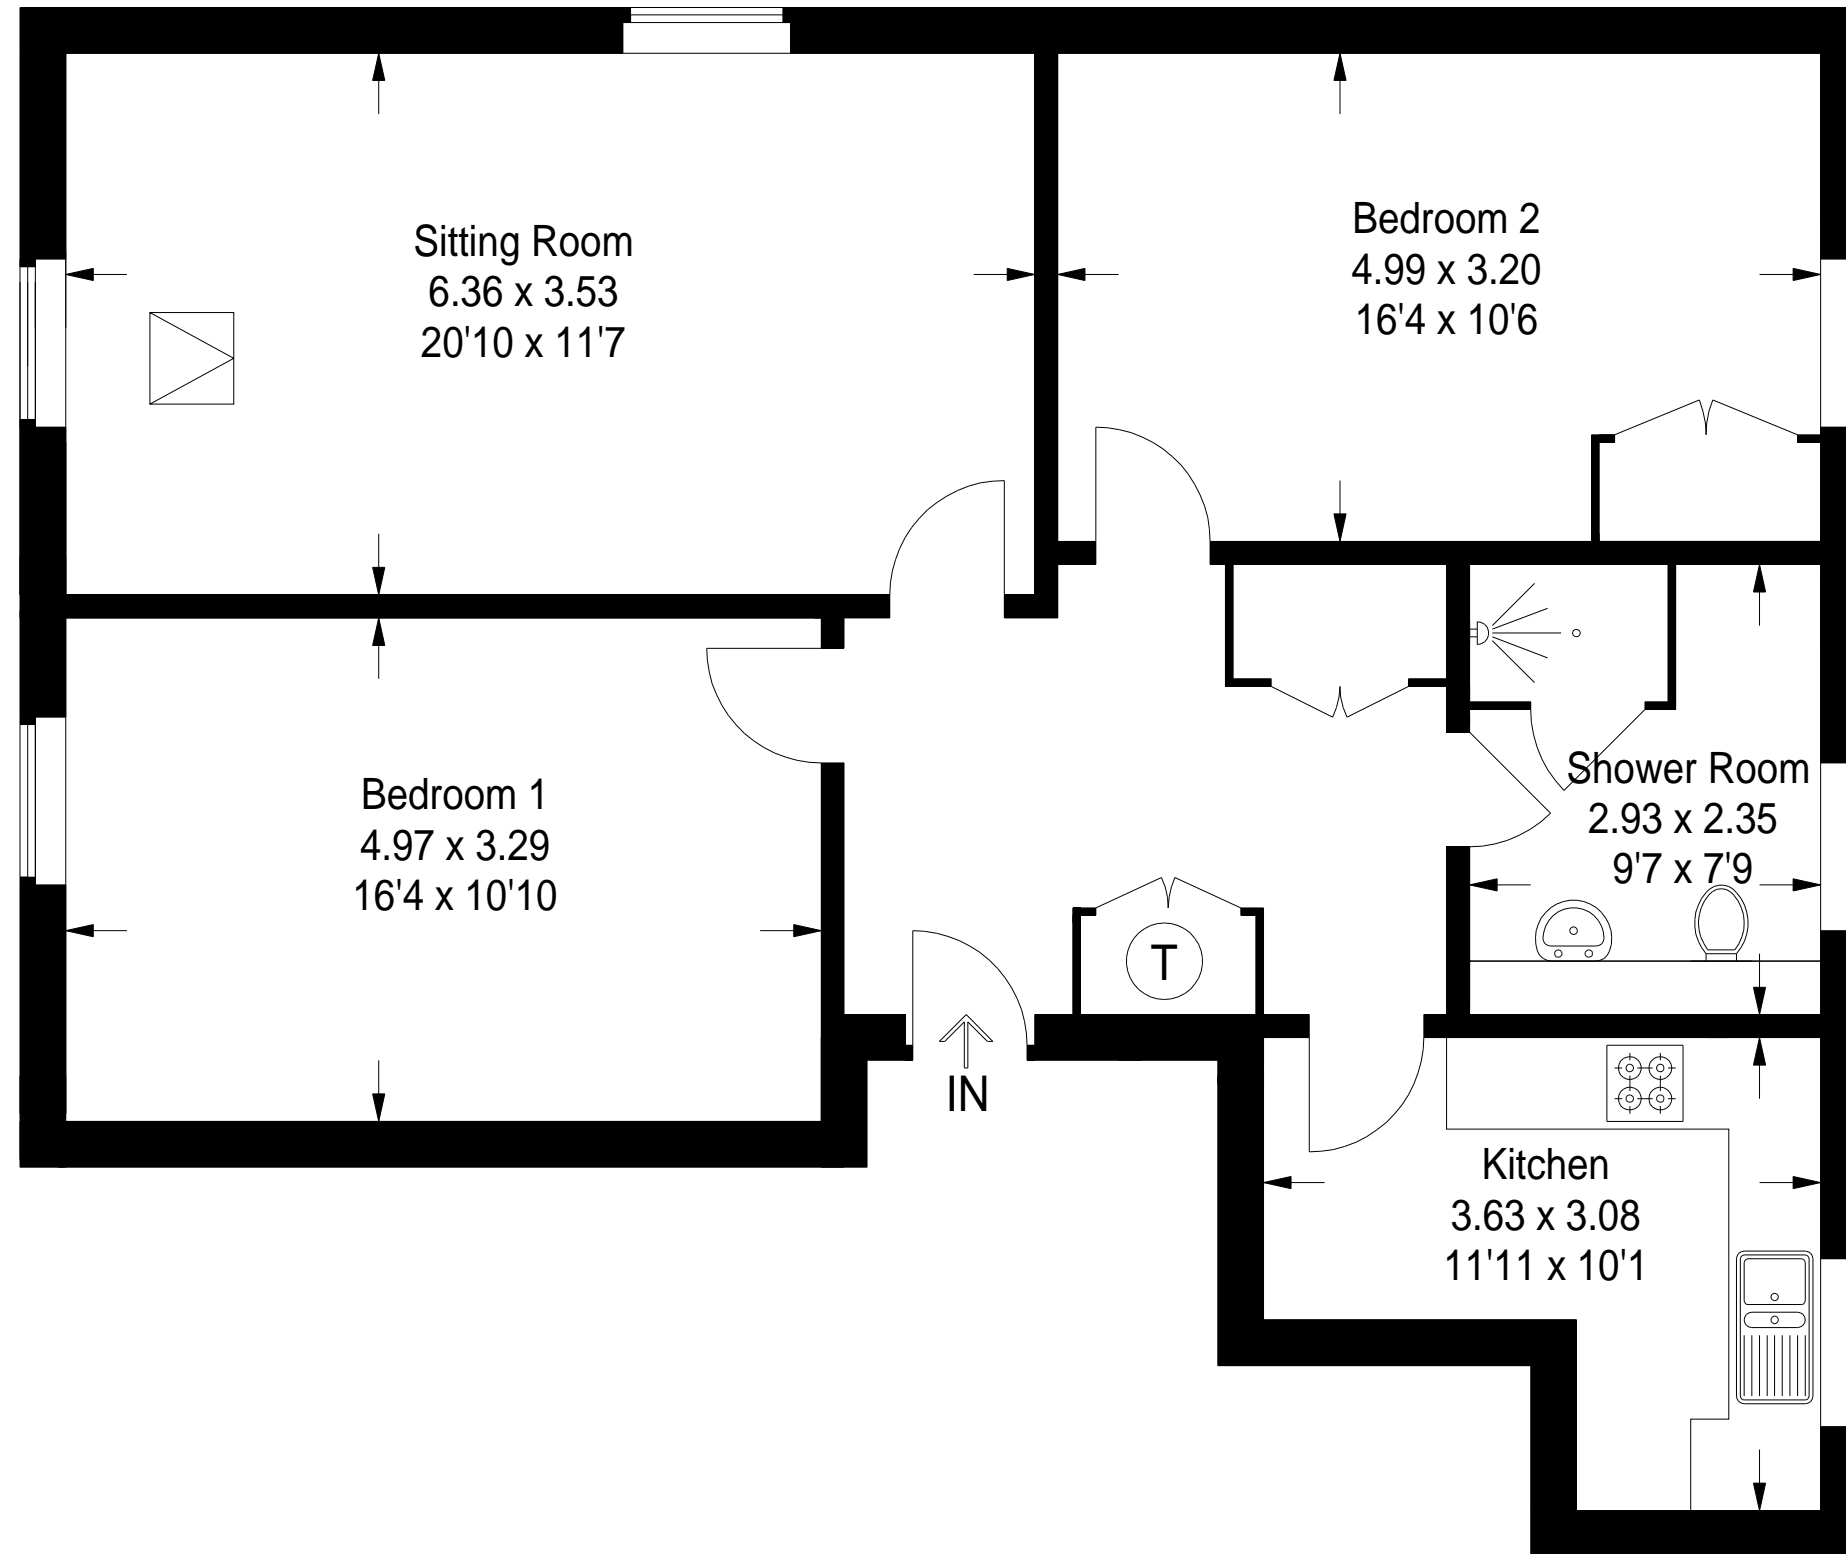

4 Miller House

Approximate Gross Internal Area
85.4 sq m / 919 sq ft

Illustration for identification purposes only, measurements are approximate,
not to scale. (ID931694)