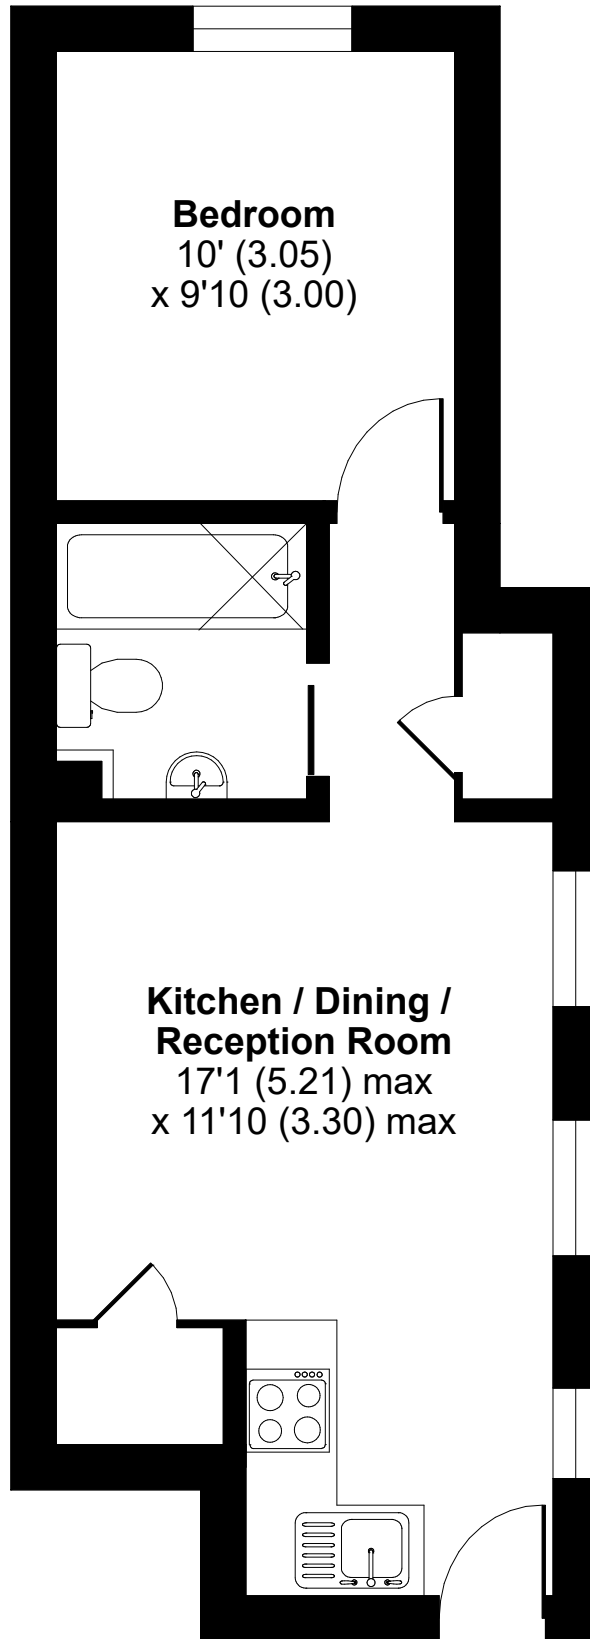

Lechlade Road, Faringdon, SN7

Approximate Area = 330 sq ft / 30.6 sq m

For identification only - Not to scale

GROUND FLOOR